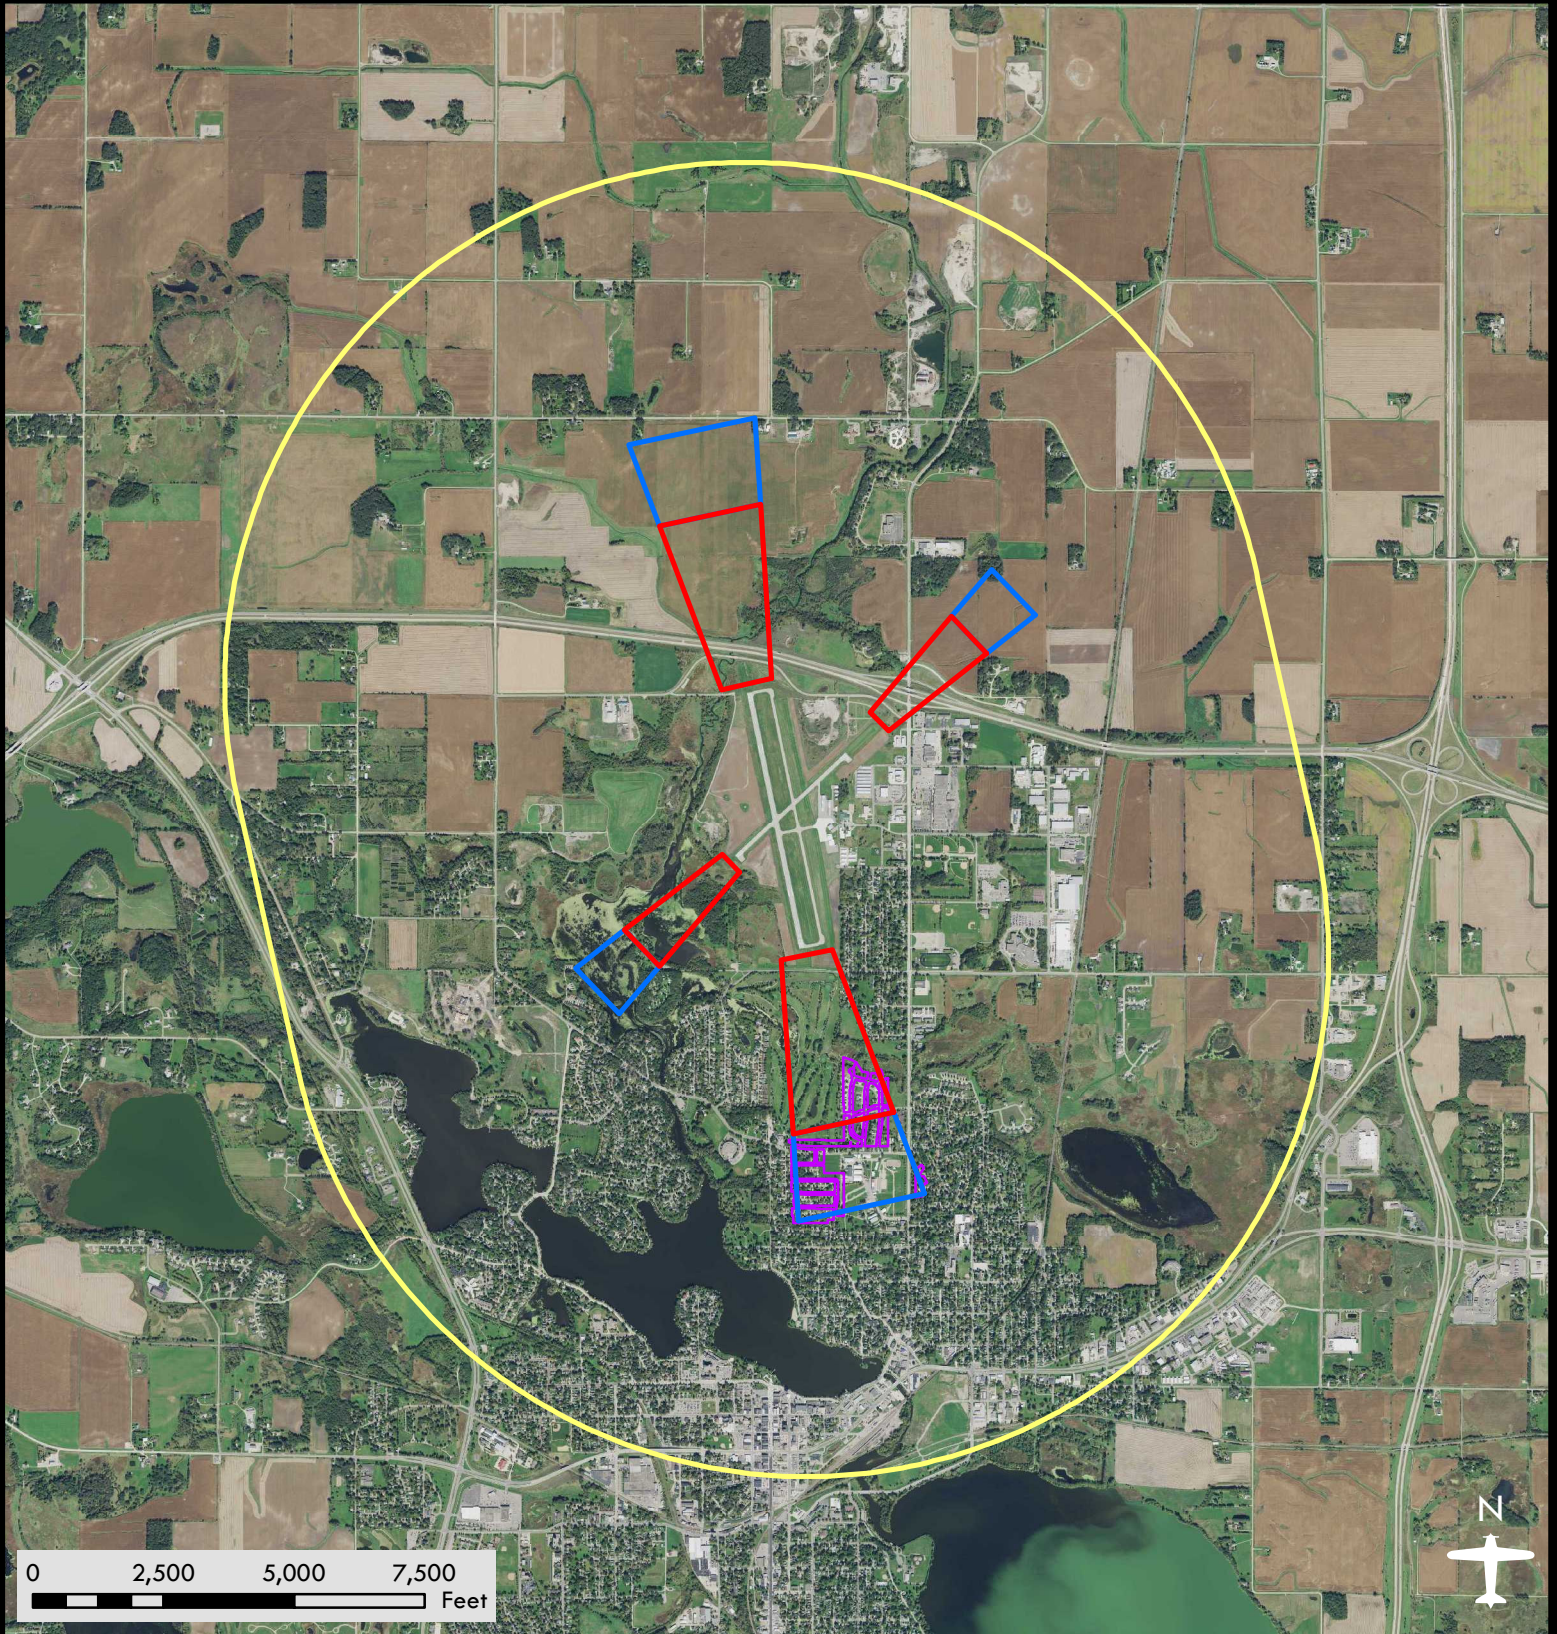

Albert Lea Municipal Airport

Airport Safety Zones

Date: 08/08/2018

Legend

-  Zone A
-  Zone B
-  Zone C
-  ERN

DISCLAIMER: This is not an official zoning map. To view the official map and ordinance for this airport, please visit the Airport Zoning Information Warehouse at <https://www.dot.state.mn.us/aero/planning/zoning-warehouse.html>. The State of Minnesota makes no representations or warranties expressed or implied, with respect to the reuse of the data provided herewith regardless of its format or the means of its transmission. There is no guarantee or representation to the user as to the accuracy, currency, suitability, or reliability of this data for any purpose. The user accepts the data "as is." The State of Minnesota assumes no responsibility for loss or damage incurred as a result of any user's reliance on this data. All maps and other material provided herein are protected by copyright. Permission is granted to copy and use the materials herein.